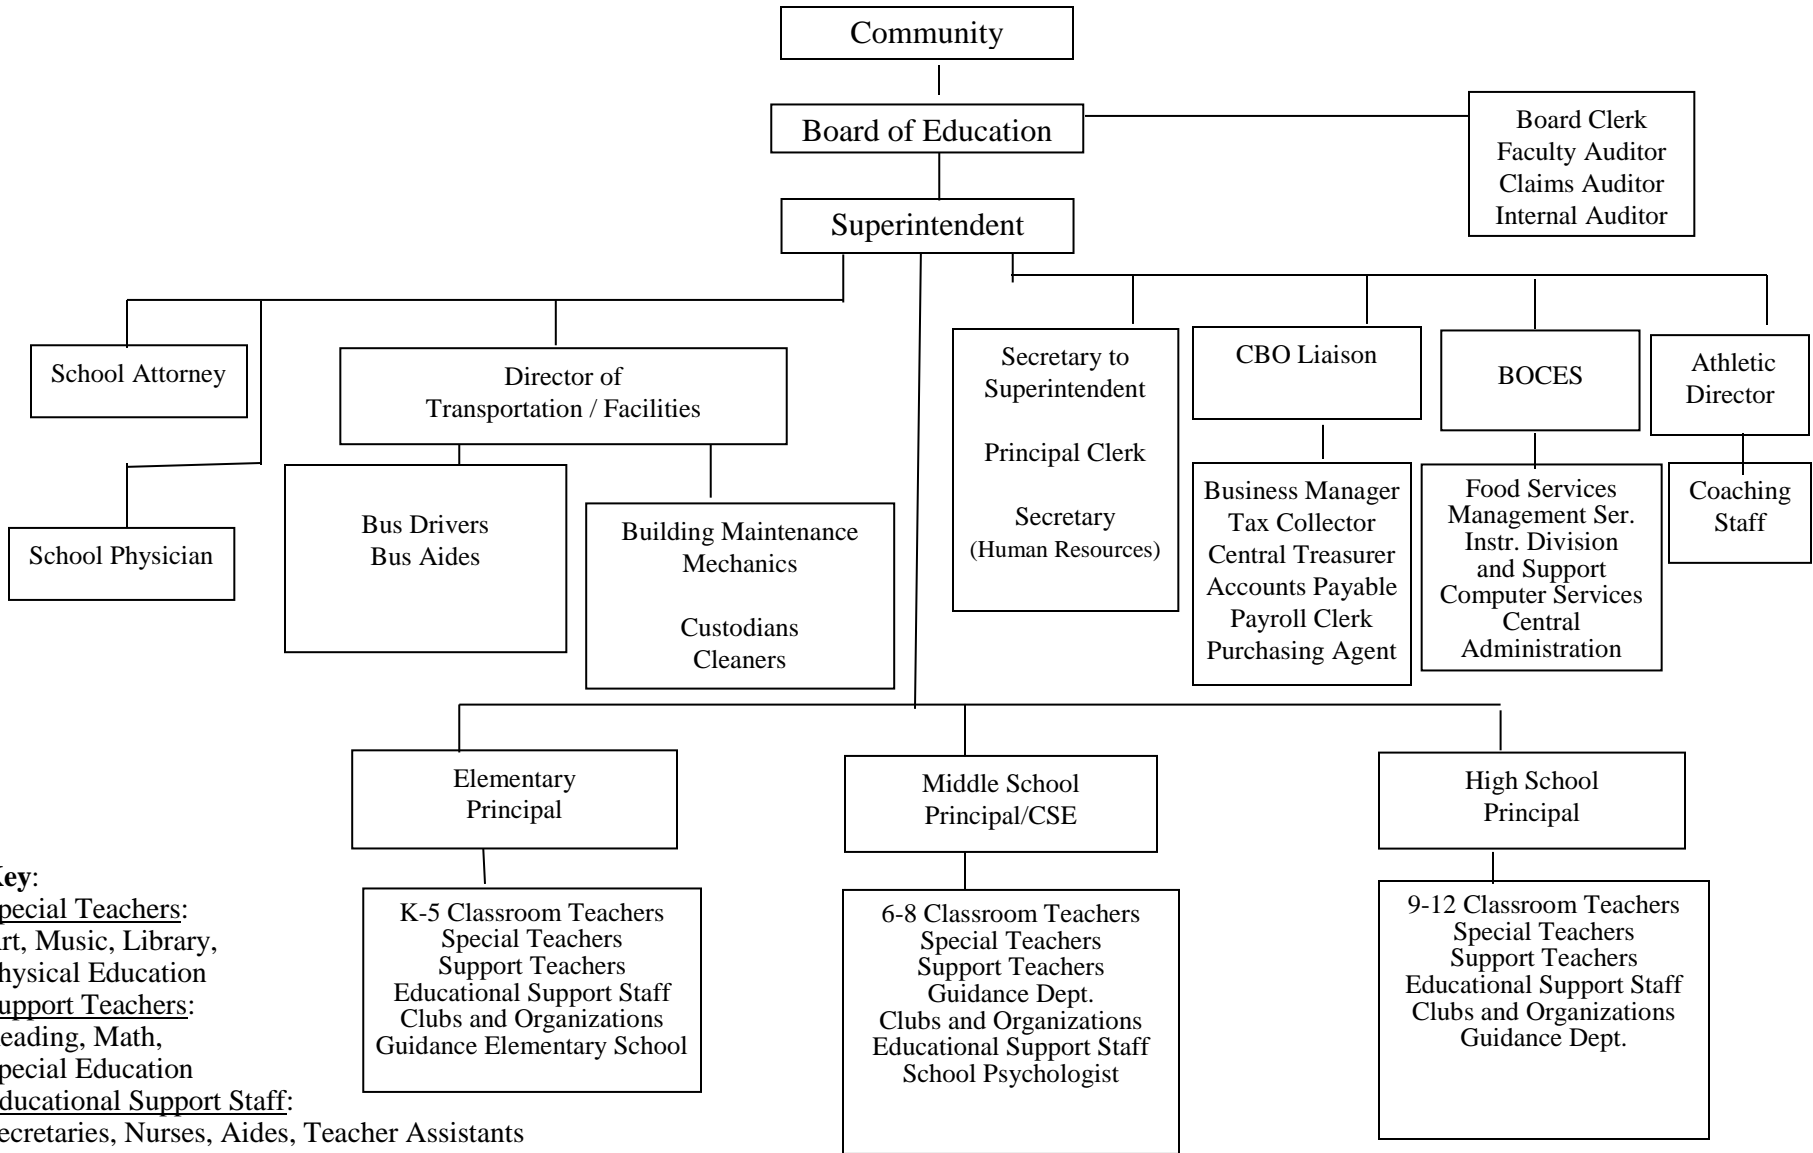

ELMIRA HEIGHTS CENTRAL SCHOOL DISTRICT ORGANIZATIONAL CHART

Key:

Special Teachers:

Art, Music, Library,
Physical Education

Support Teachers:

Reading, Math,
Special Education

Educational Support Staff:

Secretaries, Nurses, Aides, Teacher Assistants